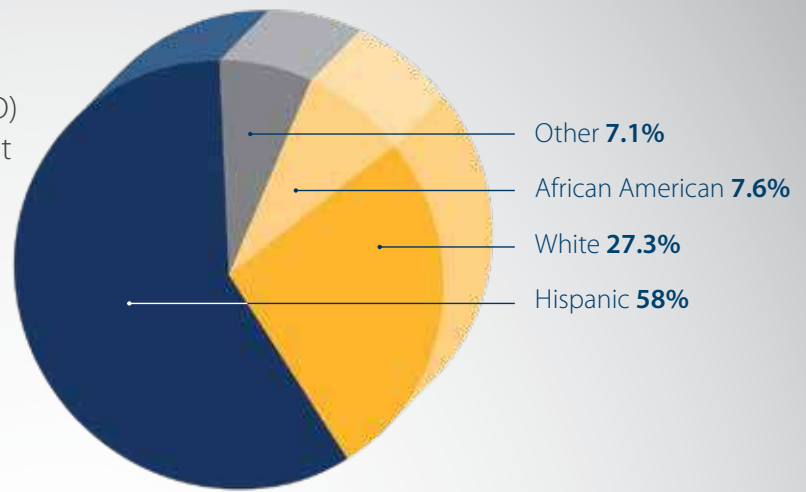

Austin ISD School Guide

OVERVIEW

The Austin Independent School District (AISD) is a diverse, urban district that is making great progress in student academic achievement.

ENROLLMENT

82,766

CAMPUSES

High Schools - 17
Middle Schools - 18
Elementary Schools - 84

AISD POINTS OF PRIDE

- The Texas Education Agency has awarded 162 Distinction Designations for Outstanding Performance to 58 AISD schools.
- AISD continues to exceed state and national averages on both the SAT and ACT.
- In math and reading, AISD 4th and 8th grade students continue to rank in the top tier of urban school districts included in the National Assessment of Educational Progress.
- U.S. News and World Report has ranked AISD's Liberal Arts and Science Academy and Ann Richards School for Young Women Leaders among the best high schools in the nation.
- AISD's graduation rate is at an all-time high of 90.7%.
- AISD has 49 National Merit Semifinalists competing for Finalists, 121 National Merit Commended students, 31 National Hispanic Recognition Program Scholars, and 7 Presidential Scholar Candidates.