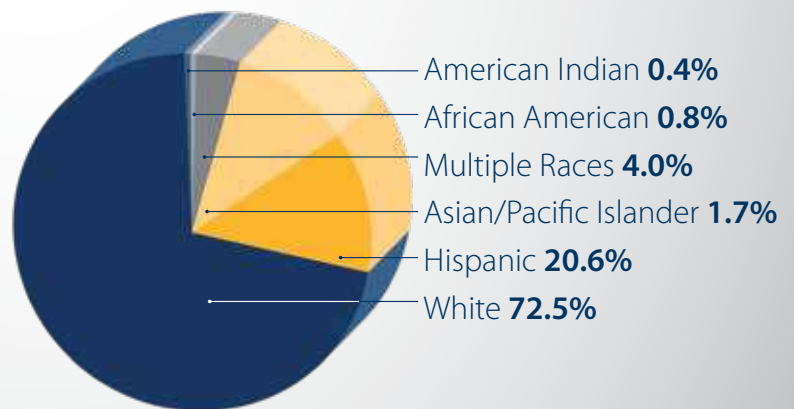

DRIPPING SPRINGS POINTS OF PRIDE

- Starting in fall of 2017, the district operates seven schools along with a central administration office, and separate transportation and support service facilities. In 2016-17, DSISD eclipsed the 6,000-student mark and enrollment is growing at a rate of 6-7 percent per year.
- Dripping Springs ISD often is recognized for excellence at the district level. For three consecutive years (2014-16), DSISD was a statewide finalist as the District of the Year in the H-E-B Excellence in Education Awards program. In 2017, the Board of Trustees was a finalist for the H-E-B School Board of the Year in the state of Texas.

ENROLLMENT

5,982

OUR SCHOOLS

Total number of Campuses - 7
High Schools - 1
Middle Schools - 2
Elementary Schools - 4

LOCATION

Located 25 miles outside of Austin.

GRADUATED ON TIME

98.1%

DROP-OUT RATE

0.1%

2016-2017 SAT AVERAGE SCORES

- Dripping Springs - 1667
- State - 1019
- National - 1070

2016-2017 ACT AVERAGE SCORES

- Dripping Springs - 24.7
- State - 20.6
- National - 21

Dripping Springs Independent School District & Texas Tribune as of 7/11/2018