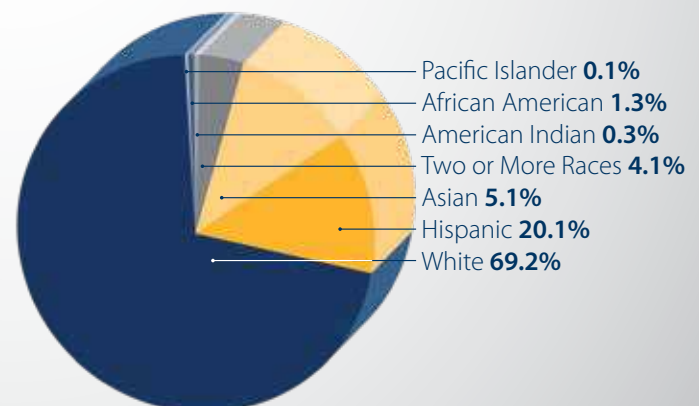

OUR SCHOOLS

District Enrollment - 9,791

- High Schools - 1
- Middle Schools - 2
- Elementary Schools - 6

2016-2017 ACT AVERAGE SCORES

- LTISD - 24.6
- State - 20.6
- National - 21

2016-2017 SAT AVERAGE SCORES

- LTISD - 1647
- State - 1019
- National - 1070

LAKE TRAVIS ISD POINTS OF PRIDE

- Lake Travis ISD has earned multi-year placement on the College Board's AP District Honor Roll for increasing access to AP coursework while maintaining or increasing the percentage of students earning scores of 3 or higher on AP exams.
- Thirty-eight seniors at Lake Travis High School earned recognition by the 2018 National Merit Scholarship Program for exceptional academic ability and potential for success in rigorous college studies.

Lake Travis Independent School District & Texas Tribune as of 7/11/2018