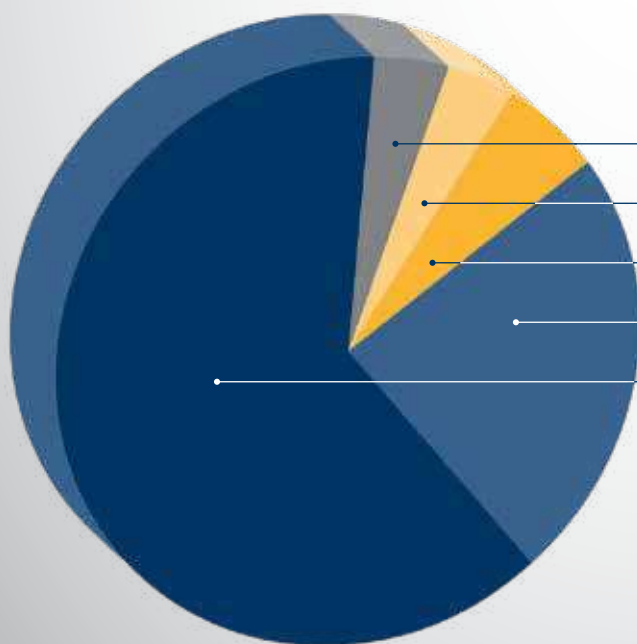

Leander Independent School District

OVERVIEW

- Leander ISD is a place where care and concern for every student, parent and partnership is at the heart of everything we do.
- LISD is one of the fastest growing school districts in the state, educating more than 38,000 students at its 42 campuses. The district encompasses nearly 200 square miles.

QUICK FACTS

- Average Teacher Years of Experience - 11.6
- 38,130 students as of 2016–2017 school year
- Students per teacher - 15.1
- 98.7% of students received their high school diplomas on time or earlier In the 2016–2017 class

OUR SCHOOLS

Total number of campuses - 41

- High Schools - 6
- Middle Schools - 8
- Elementary Schools - 25
- Alternative Education Centers - 2

2016–2017 ACT AVERAGE SCORES

- LISD - 23.3
- State - 20.6
- National - 21

2016–2017 SAT AVERAGE SCORES

- LISD - 1605
- State - 1019
- National - 1070

Leander Independent School District & Texas Tribune as of 7/11/2018

DEMOGRAPHIC SUMMARY

- Multiple Races **4.4%**
- African American **3.7%**
- Asian **7.0%**
- Hispanic **24.8%**
- White **59.6%**