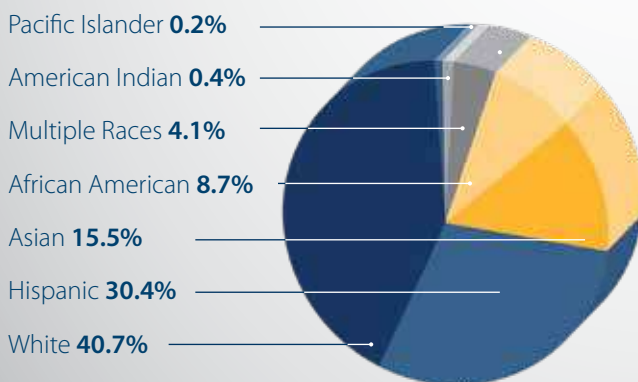

OUR STUDENTS

Total Number of Students: 48,142
(as of January 5, 2016)

ACADEMIES

Round Rock ISD academies are specialized programs within a high school that have a specific academic or theme-based focus and serve students based on their interests and talents.

- The Academy of Business and Industry
- The Academy of Health Science
- The Academy of Public Services
- The Academy of Science, Technology, Engineering and Mathematics (STEM)
- The Academy of Visual and Performing Arts

ROUND ROCK ISD POINTS OF PRIDE

- Honored for their high academic achievement, 11 Round Rock ISD campuses were named to the 2017 Texas Honor Roll by the Educational Results Partnership, a nonprofit organization that showcases schools that continue to display overall excellence.
- Ten campuses were recognized as Scholar Schools because they are considered high performing and have fewer than 33 percent of students categorized as economically disadvantaged.

2016–2017 ACT AVERAGE SCORES

- RRISD - 24.4
- State - 20.6
- National - 21

2016–2017 SAT AVERAGE SCORES

- RRISD - 1494
- State - 1019
- National - 1070

OUR SCHOOLS

- Total Number of Campuses - 52
- High Schools - 5
- Middle Schools - 10
- Elementary Schools - 33
- Alternative Education Centers - 4