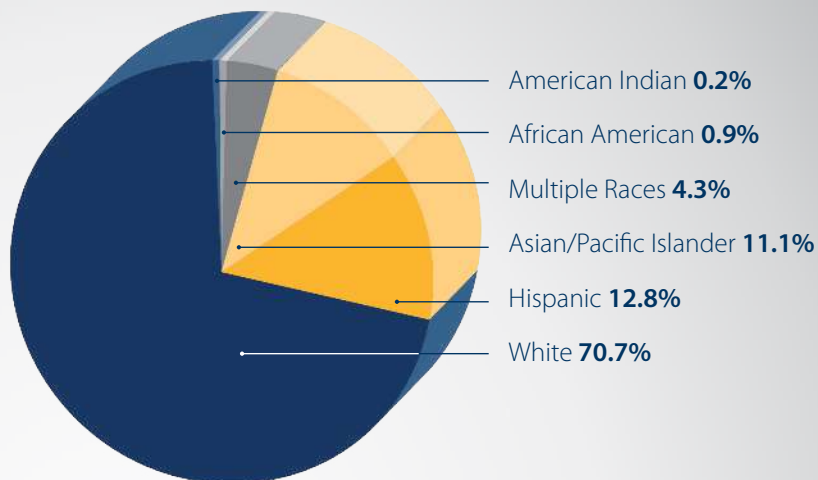

LOCATION

31.2 square miles. Eanes ISD boundaries include parts of Austin as well as the municipalities of Rollingwood and Westlake Hills.

DROP-OUT RATE

0.2%

ATTENDANCE RATE

96.1%

TEACHER EXPERIENCE

Average years of experience - 13

11 or more years experience - 48.5%

Advanced degrees - 42.3%

2016-2017 ACT AVERAGE SCORES

- Westlake - 26.8
- State - 20.6
- National - 21.0

2016-2017 SAT AVERAGE SCORES

- Westlake - 1824
- State - 1019
- National - 1070

ADVANCED PLACEMENT PROGRAM

4,286 tests were administered in the spring of 2018. Approximately 75 percent scored a 3 or higher.

2017-2018 NATIONAL MERIT SCHOLARSHIP PROGRAM

25 Semifinalists

45 Commended Scholars